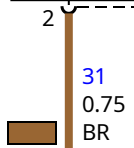

Y74
Valve block, lumbar support, front passenger

A26
Front passenger seat module (SMBF)

S446
Switch block, seat adjustment, passenger's side