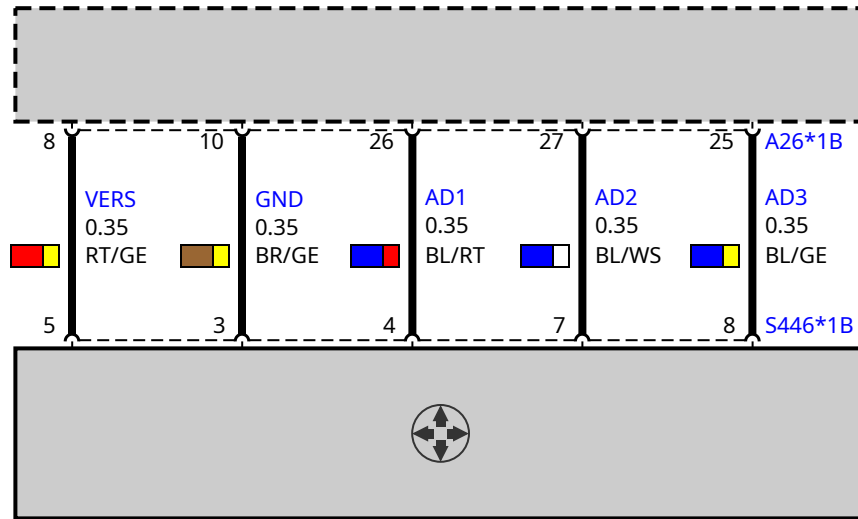

Y74
Valve block, lumbar support, front passenger

A26
Front passenger seat module (SMBF)

S446
Switch block, seat adjustment, passenger's side