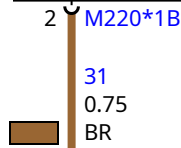

Y74
Valve block, lumbar support, front passenger

A26
Front passenger seat module (SMBF)

S446
Switch block, seat adjustment, passenger's side