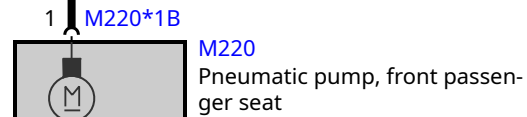

Y74
Valve block, lumbar support, front passenger

A26
Front passenger seat module (SMBF)

S446
Switch block, seat adjustment, passenger's side