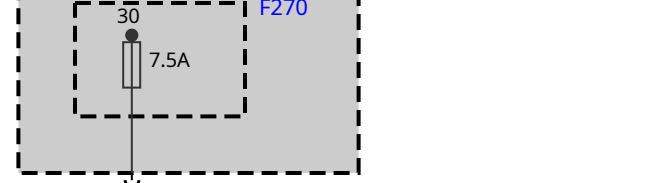

Z2 Power distribution box, rear

30<270
0.35
RT/BL

A203 Remote control receiver

with comfort access

A528 Basic central platform (BCP)