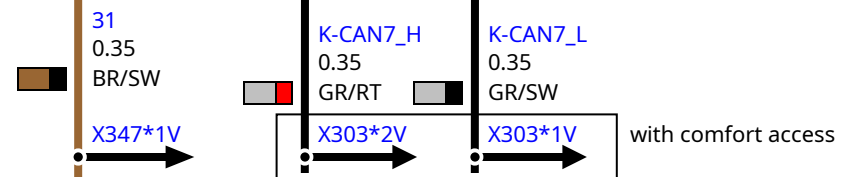

Z2 Power distribution box, rear

30<270
0.35
RT/BL

A203 Remote control receiver

with comfort access

A528 Basic central platform (BCP)