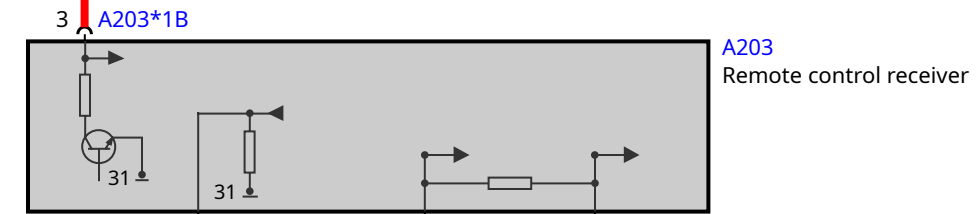

Z2 Power distribution box, rear

30<270
0.35
RT/BL

A203 Remote control receiver

with comfort access

A528 Basic central platform (BCP)