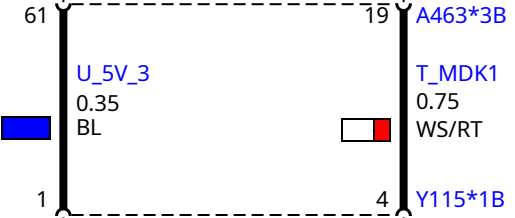

A463  
Digital diesel electronics (DDE)

Y115  
Throttle valve

A463  
Digital diesel electronics (DDE)