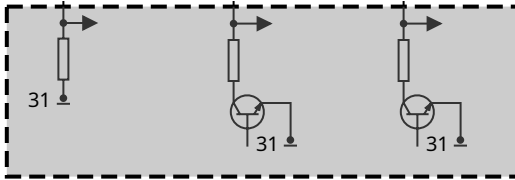

A463  
Digital diesel electronics (DDE)

Y115  
Throttle valve

A463  
Digital diesel electronics (DDE)