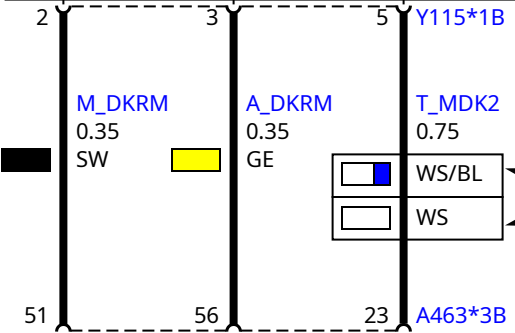

A463  
Digital diesel electronics (DDE)

Y115  
Throttle valve

A463  
Digital diesel electronics (DDE)