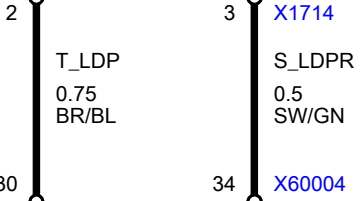

A8680
Fuse carrier, engine electronics

M119
Leakage diagnosis pump

A6000
Digital motor electronics control unit