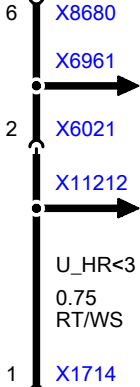

A8680
Fuse carrier, engine electronics

M119
Leakage diagnosis pump

A6000
Digital motor electronics control unit